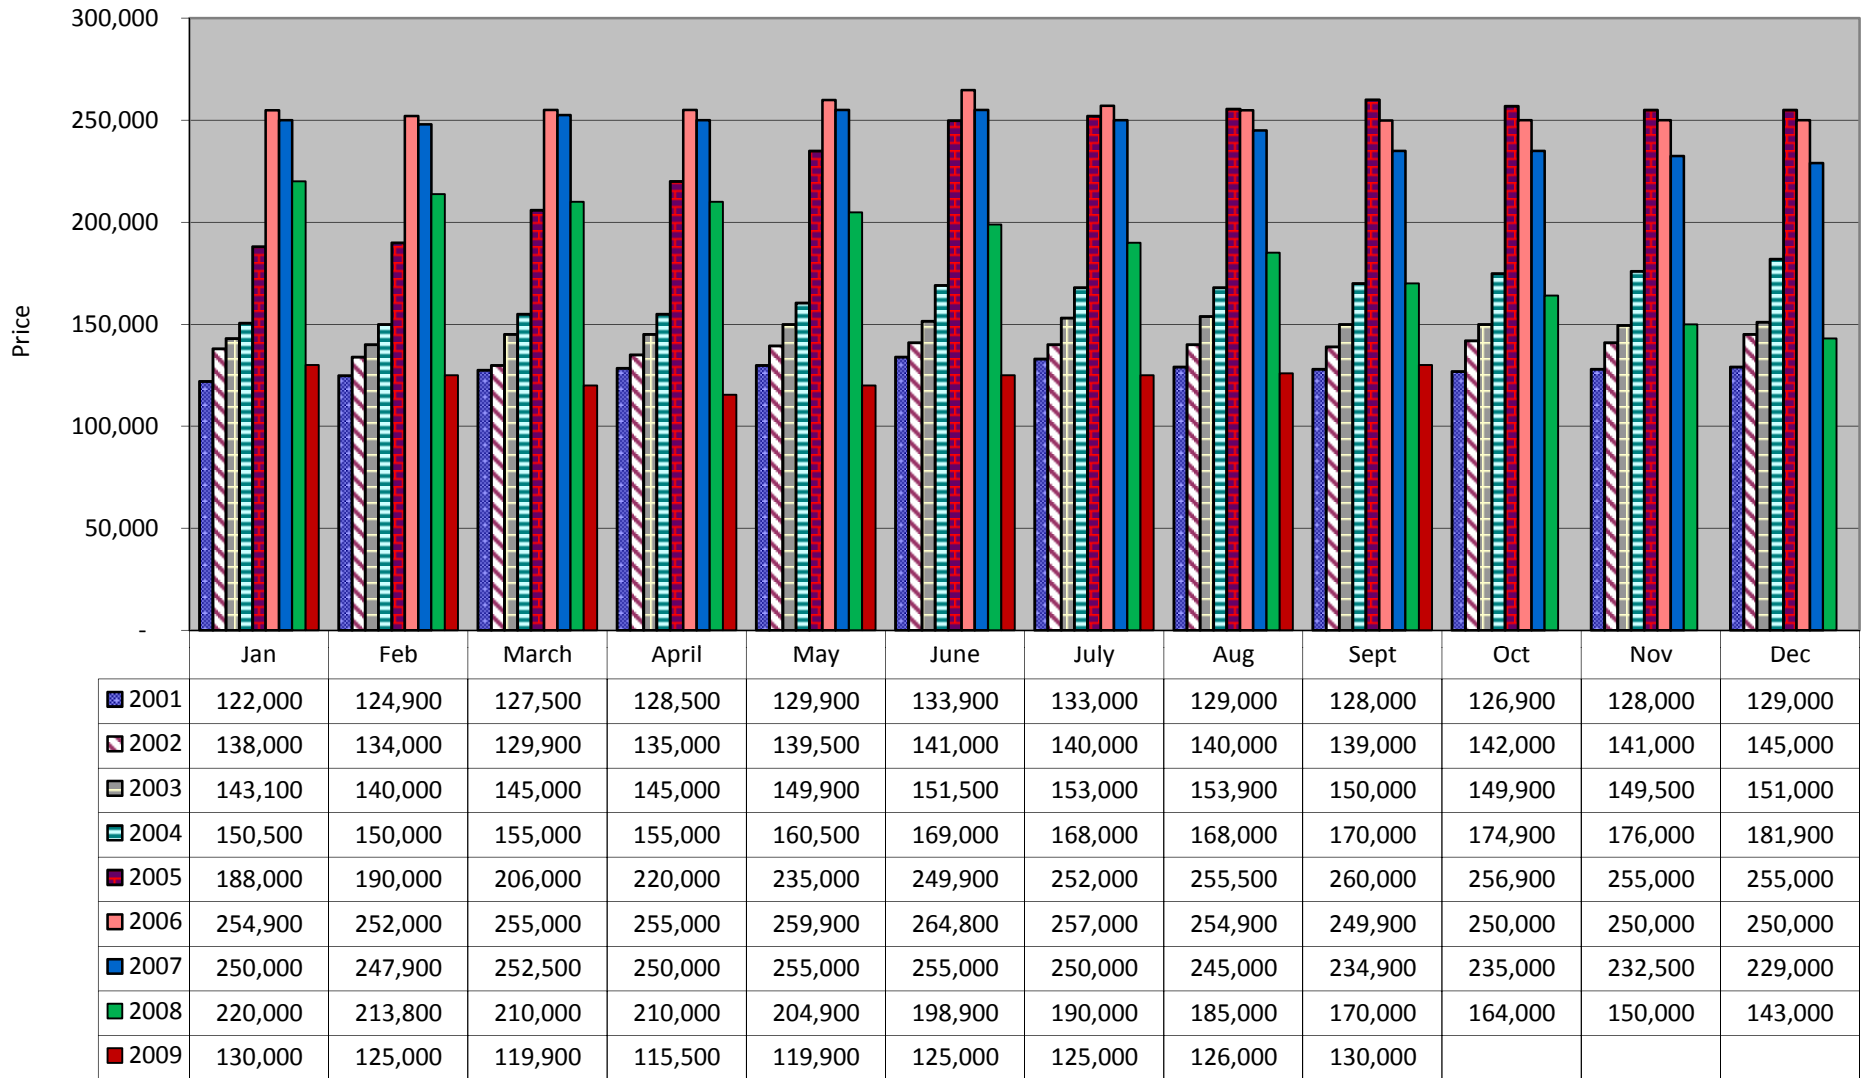

ARIZONA REGIONAL MULTIPLE LISTING SERVICE, INC.
Home Sales Median Price Per Month

This representation is based in whole or part on the data supplied by ARMLS. ARMLS does not guarantee nor is in any way responsible for its accuracy. Data maintained by ARMLS may not reflect all real estate activity in the market.