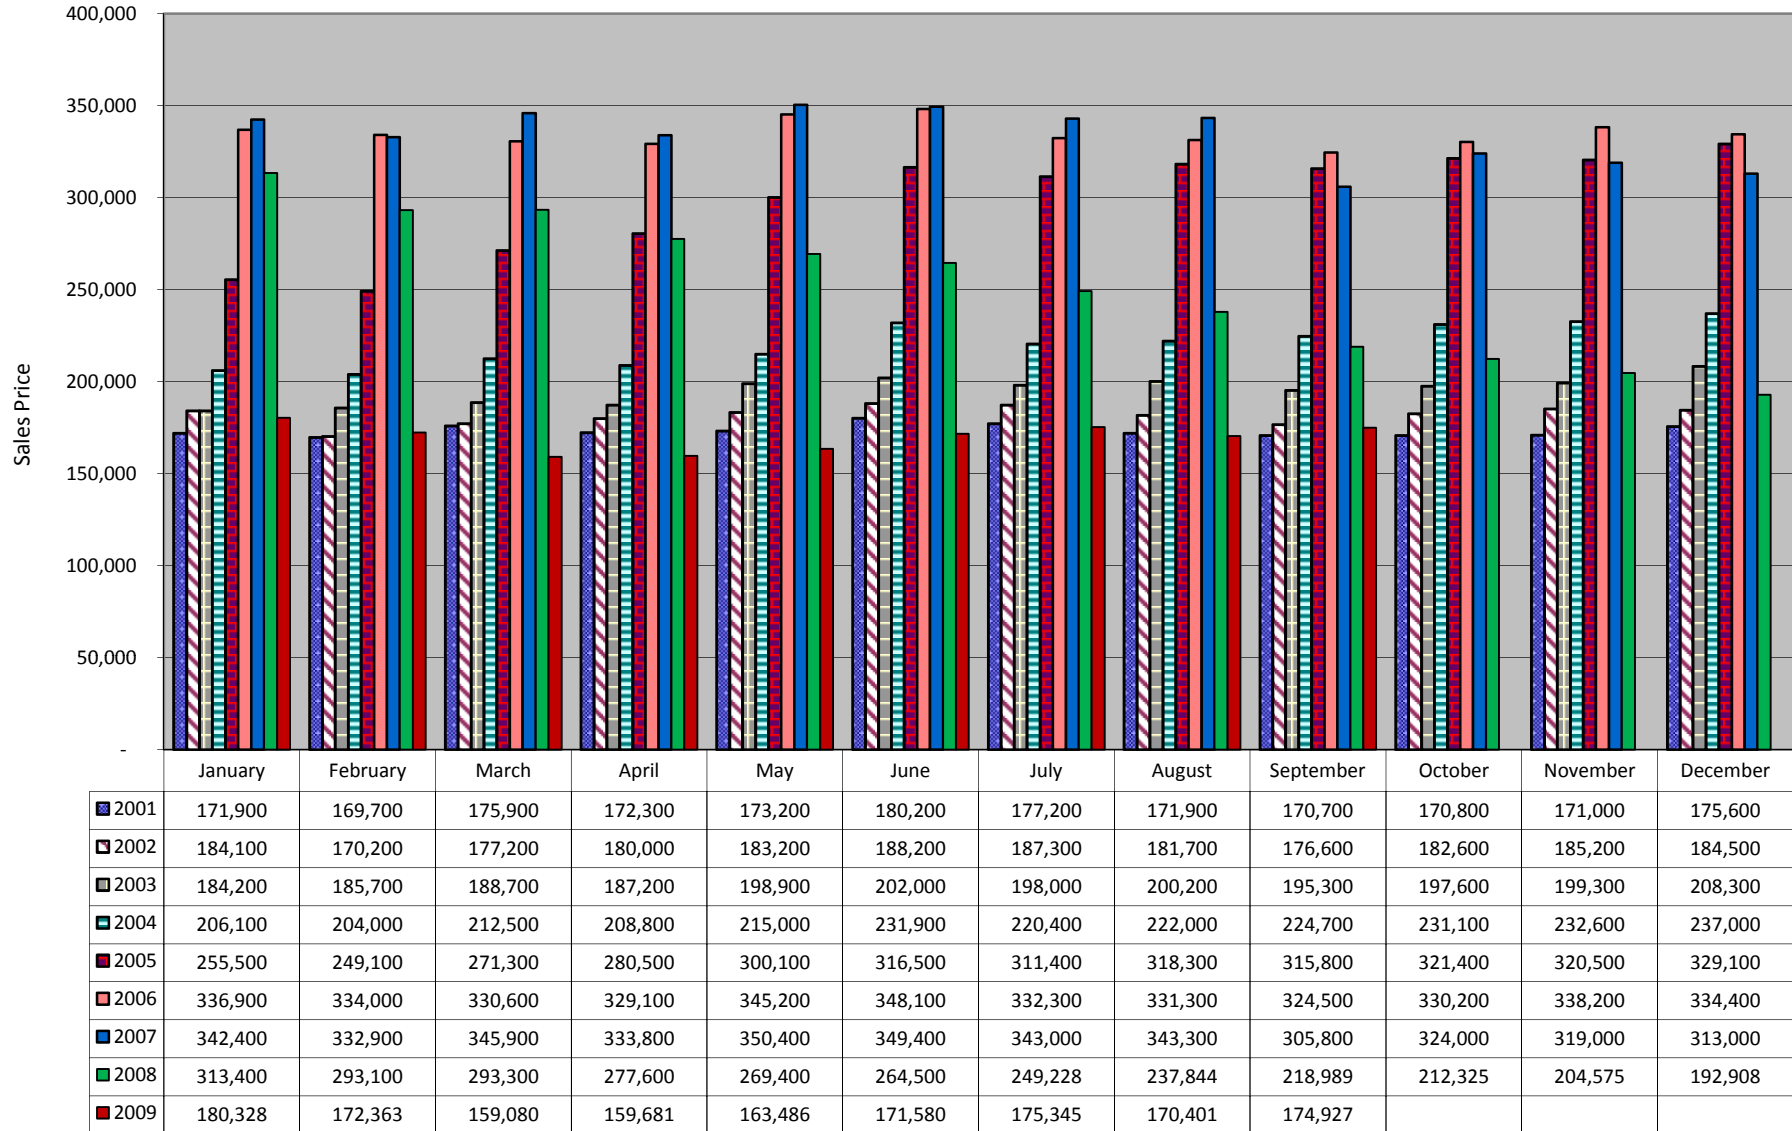

ARIZONA REGIONAL MULTIPLE LISTING SERVICE, INC.
Average Sales Price Per Month

This representation is based in whole or in part on the data supplied by the ARMLS. ARMLS does not guarantee nor is in any way responsible for its accuracy. Data maintained by ARMLS may not reflect all real estate activity in the market.