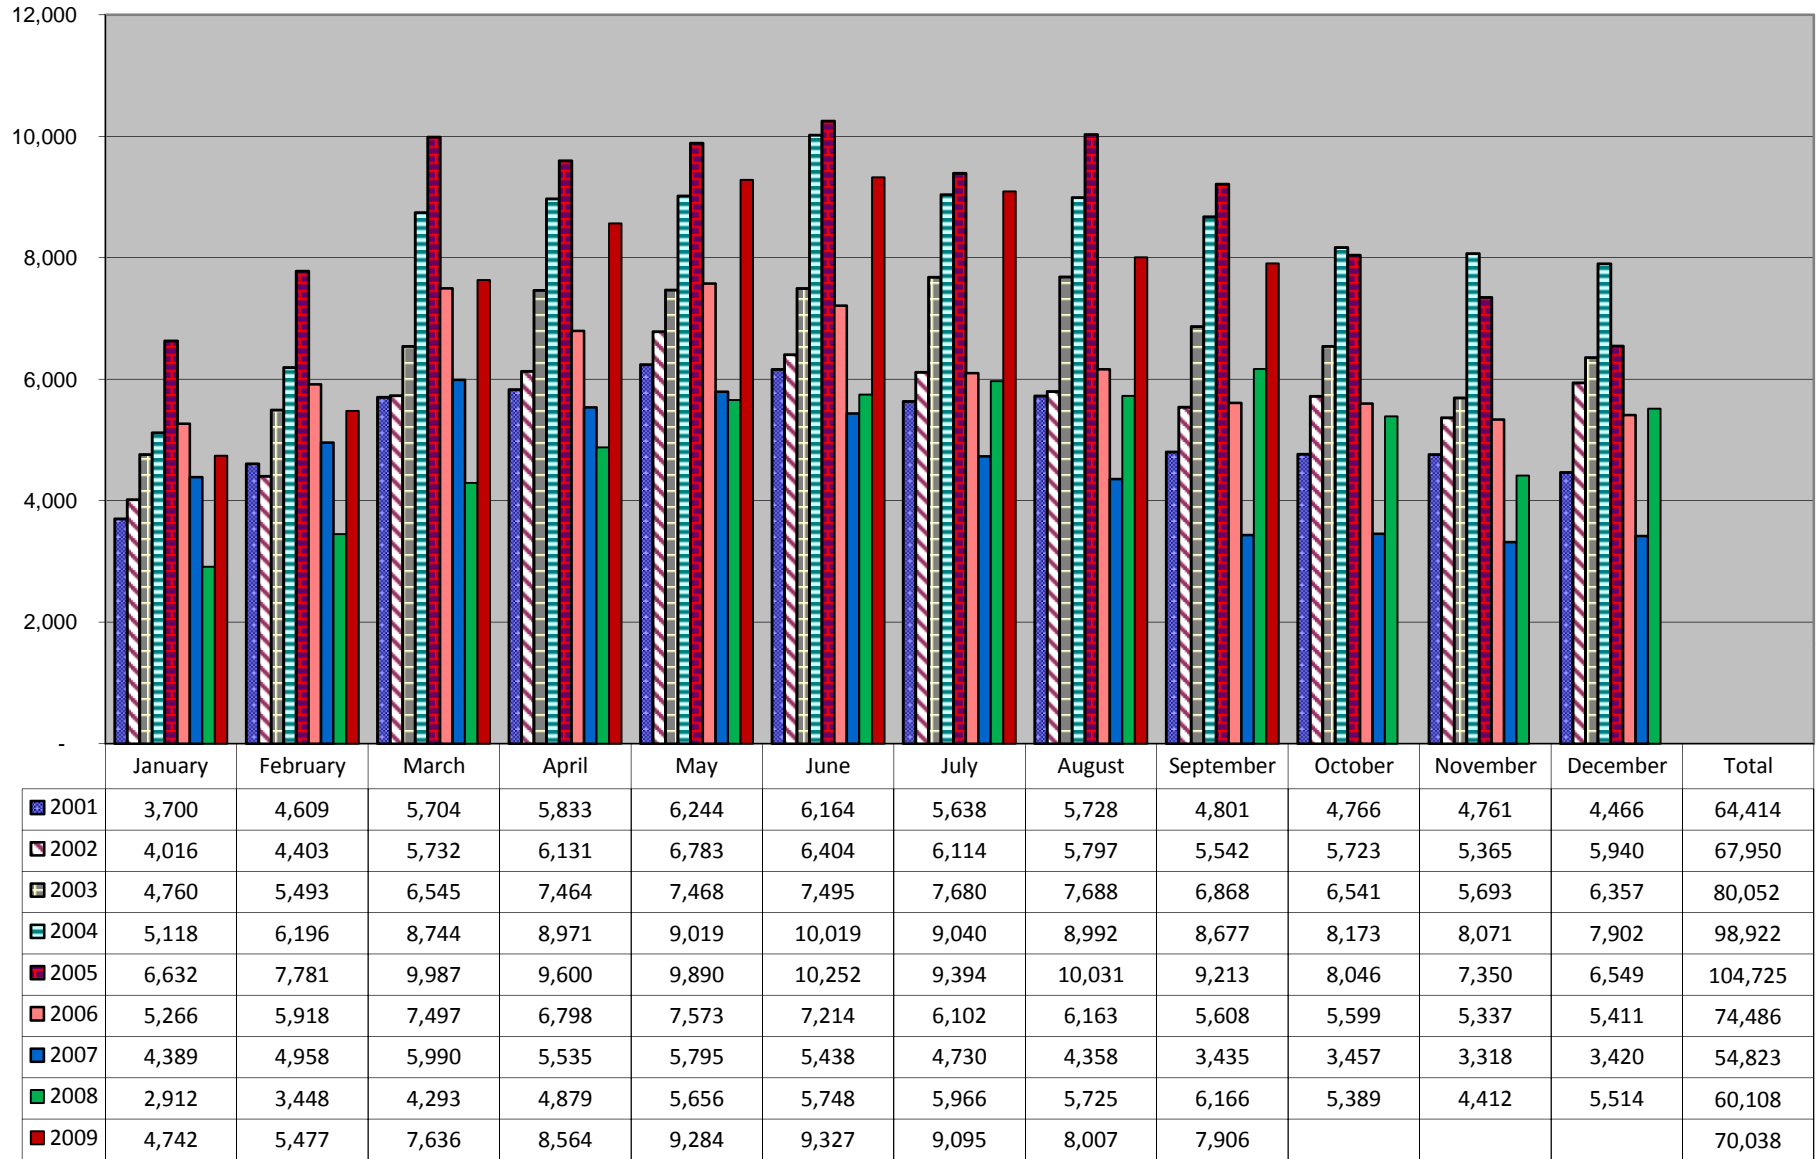

**ARIZONA REGIONAL MULTIPLE LISTING SERVICE, INC.
Home Sales Per Month**

This representation is based in whole or in part on the data supplied by ARMLS. ARMLS does not guarantee nor is in any way responsible for its accuracy.
Data maintained by ARMLS may not reflect all real estate activity in the market.