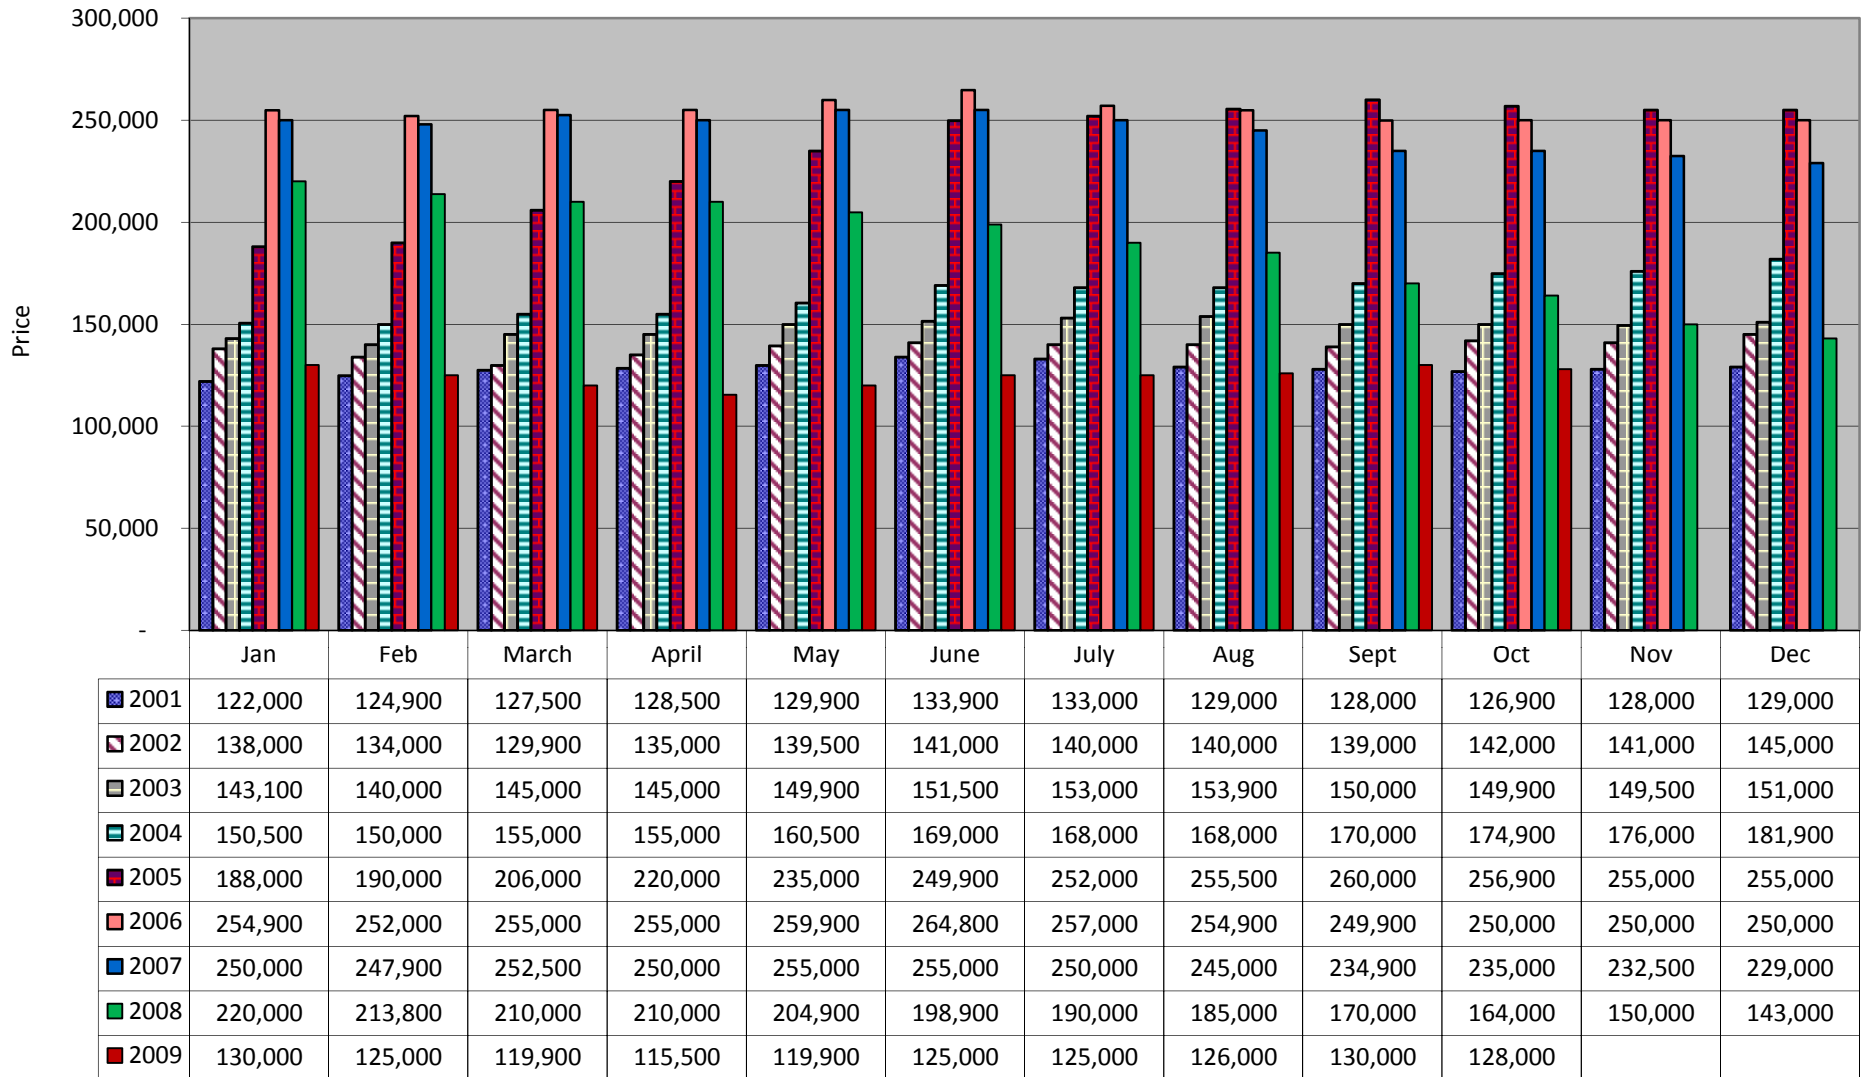

ARIZONA REGIONAL MULTIPLE LISTING SERVICE, INC.
Home Sales Median Price Per Month

This representation is based in whole or part on the data supplied by ARMLS. ARMLS does not guarantee nor is in any way responsible for its accuracy. Data maintained by ARMLS may not reflect all real estate activity in the market.