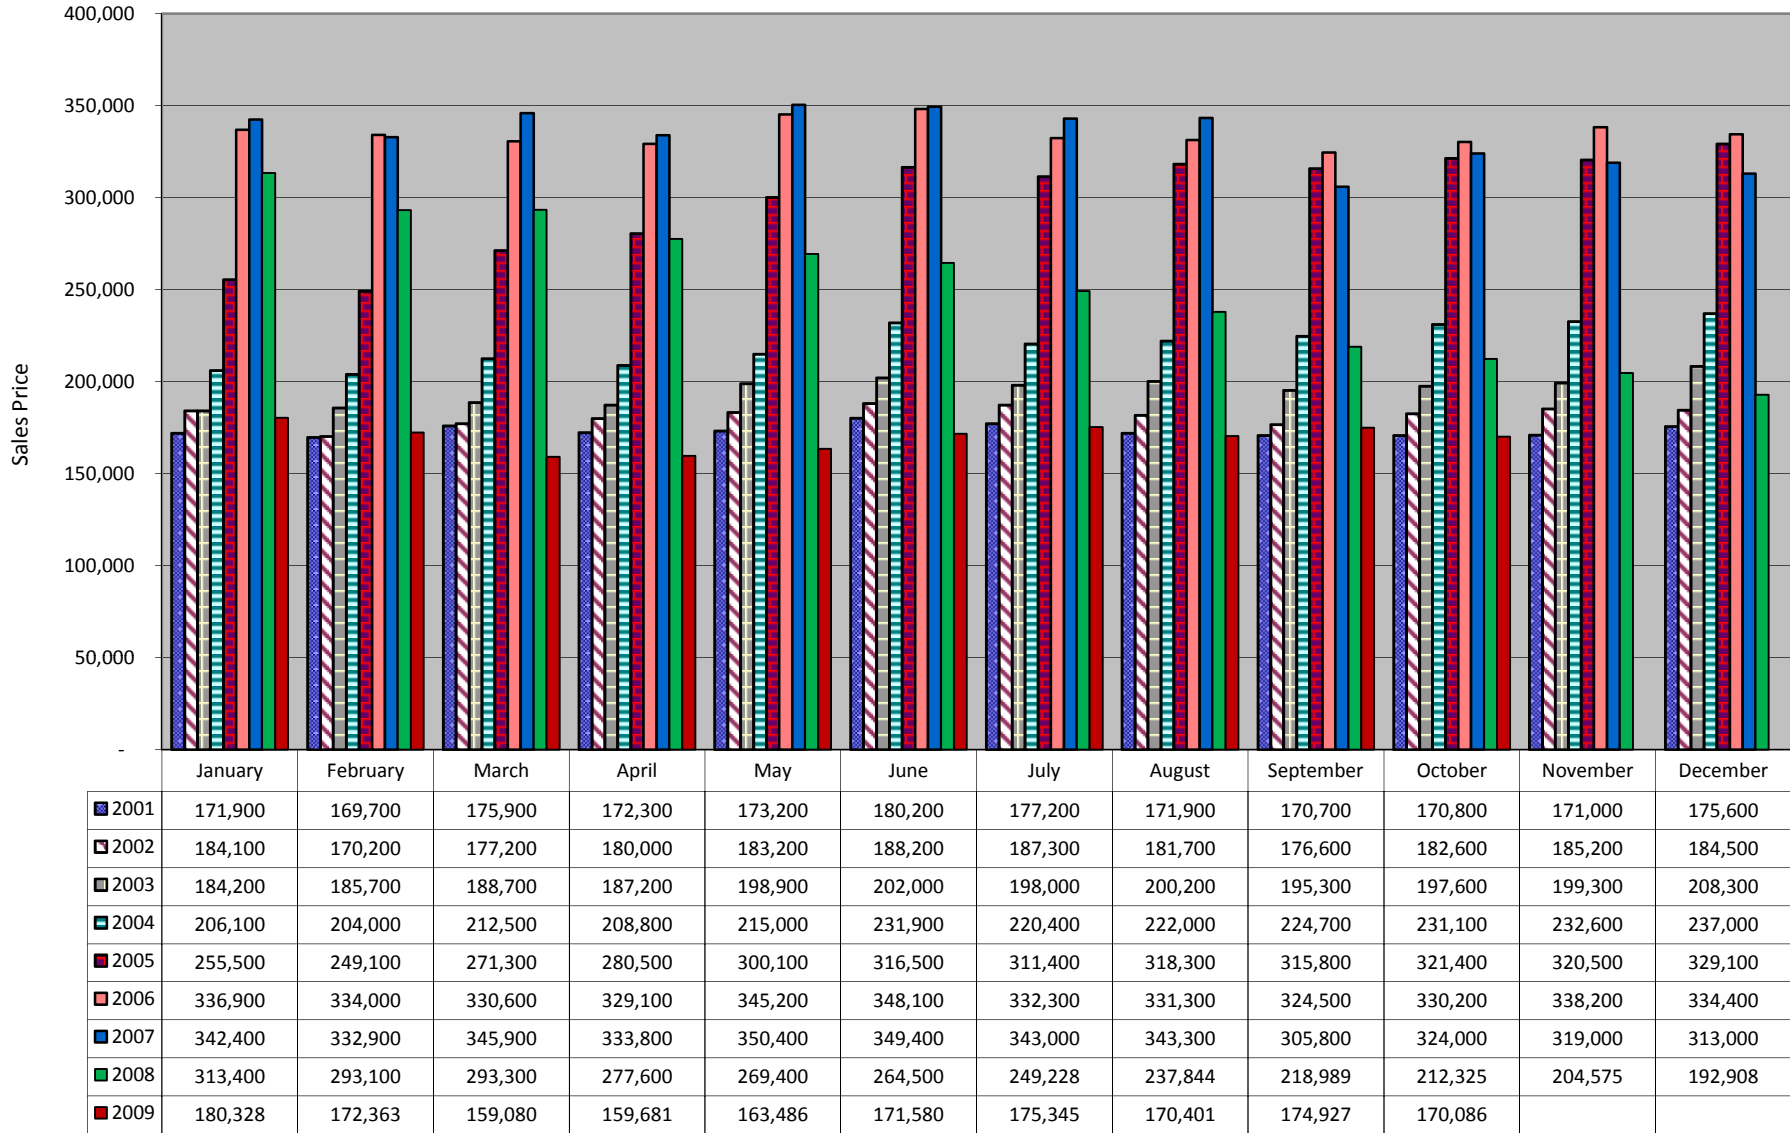

ARIZONA REGIONAL MULTIPLE LISTING SERVICE, INC.
Average Sales Price Per Month

This representation is based in whole or in part on the data supplied by the ARMLS. ARMLS does not guarantee nor is in any way responsible for its accuracy. Data maintained by ARMLS may not reflect all real estate activity in the market.