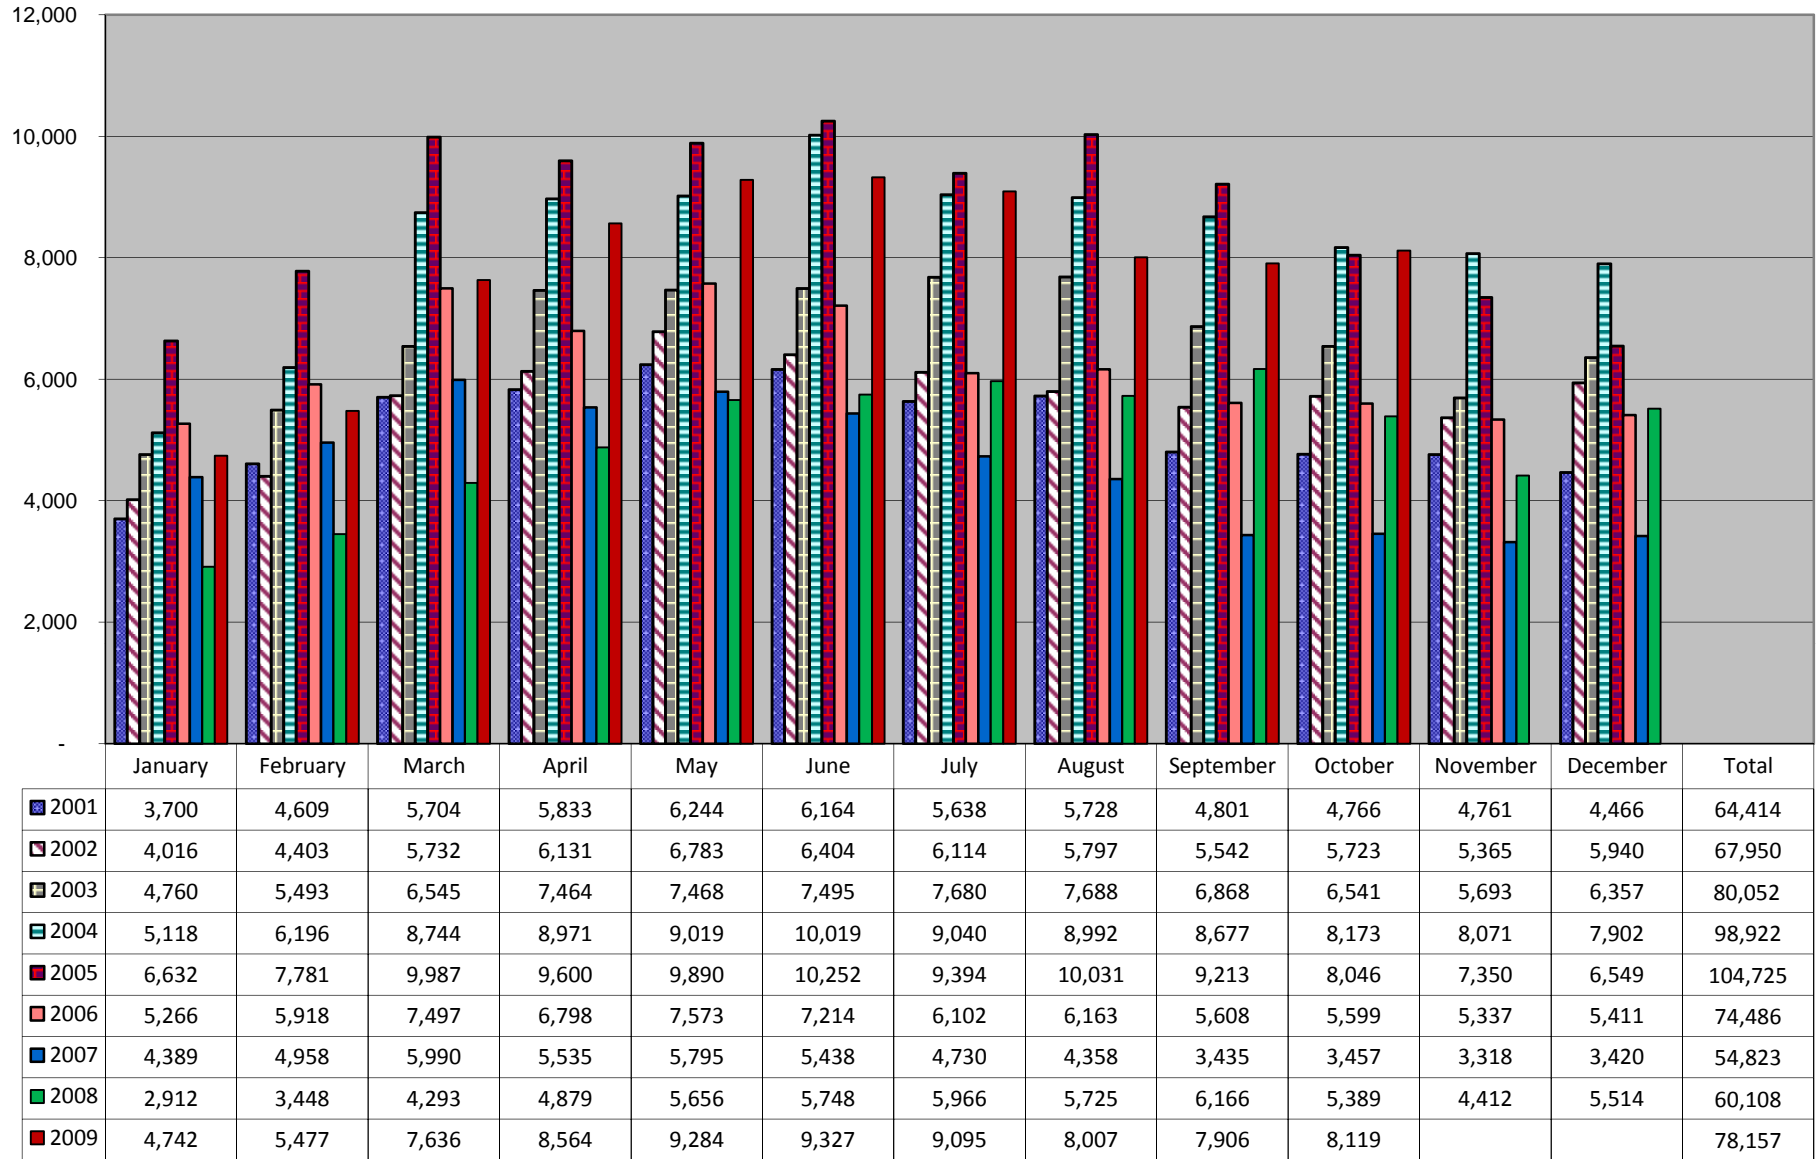

**ARIZONA REGIONAL MULTIPLE LISTING SERVICE, INC.
Home Sales Per Month**

This representation is based in whole or in part on the data supplied by ARMLS. ARMLS does not guarantee nor is in any way responsible for its accuracy.
Data maintained by ARMLS may not reflect all real estate activity in the market.