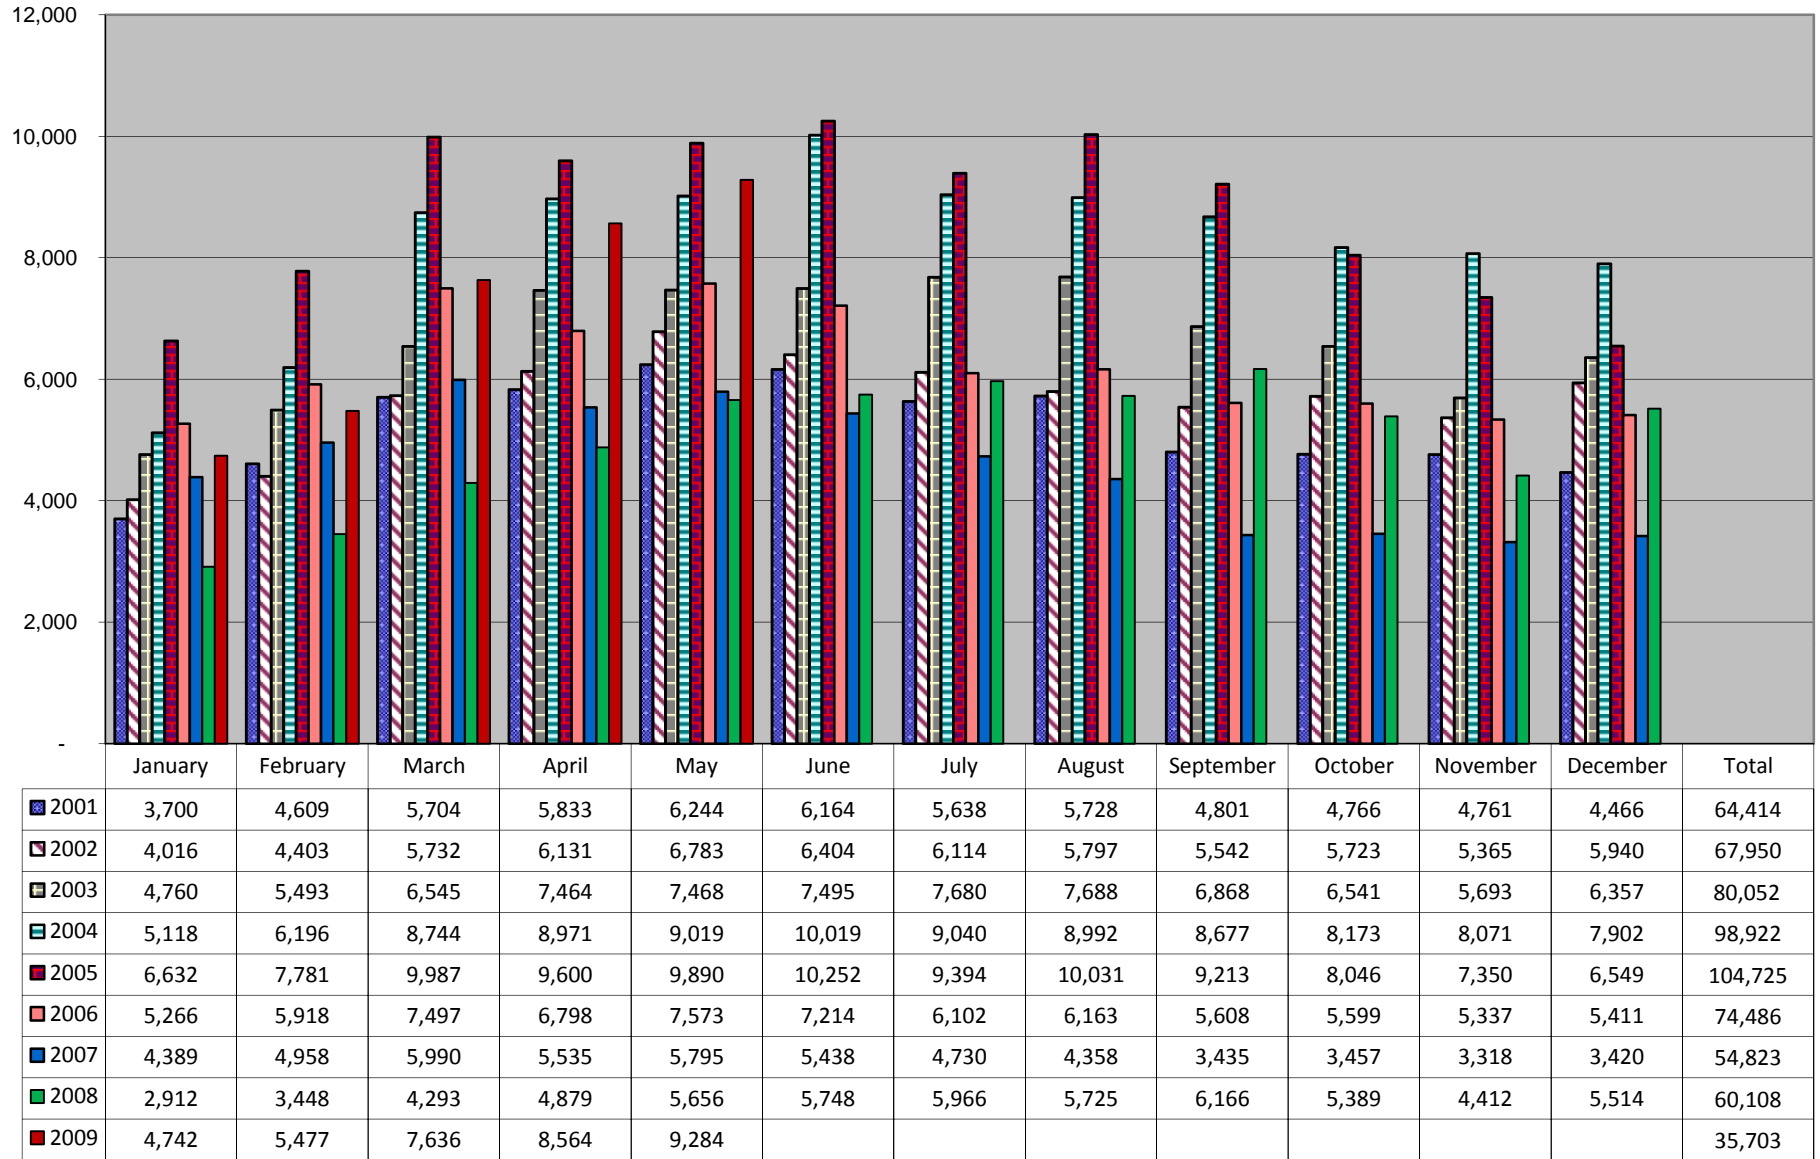

**ARIZONA REGIONAL MULTIPLE LISTING SERVICE, INC.
Home Sales Per Month**

This representation is based in whole or in part on the data supplied by ARMLS. ARMLS does not guarantee nor is in any way responsible for its accuracy.
Data maintained by ARMLS may not reflect all real estate activity in the market.