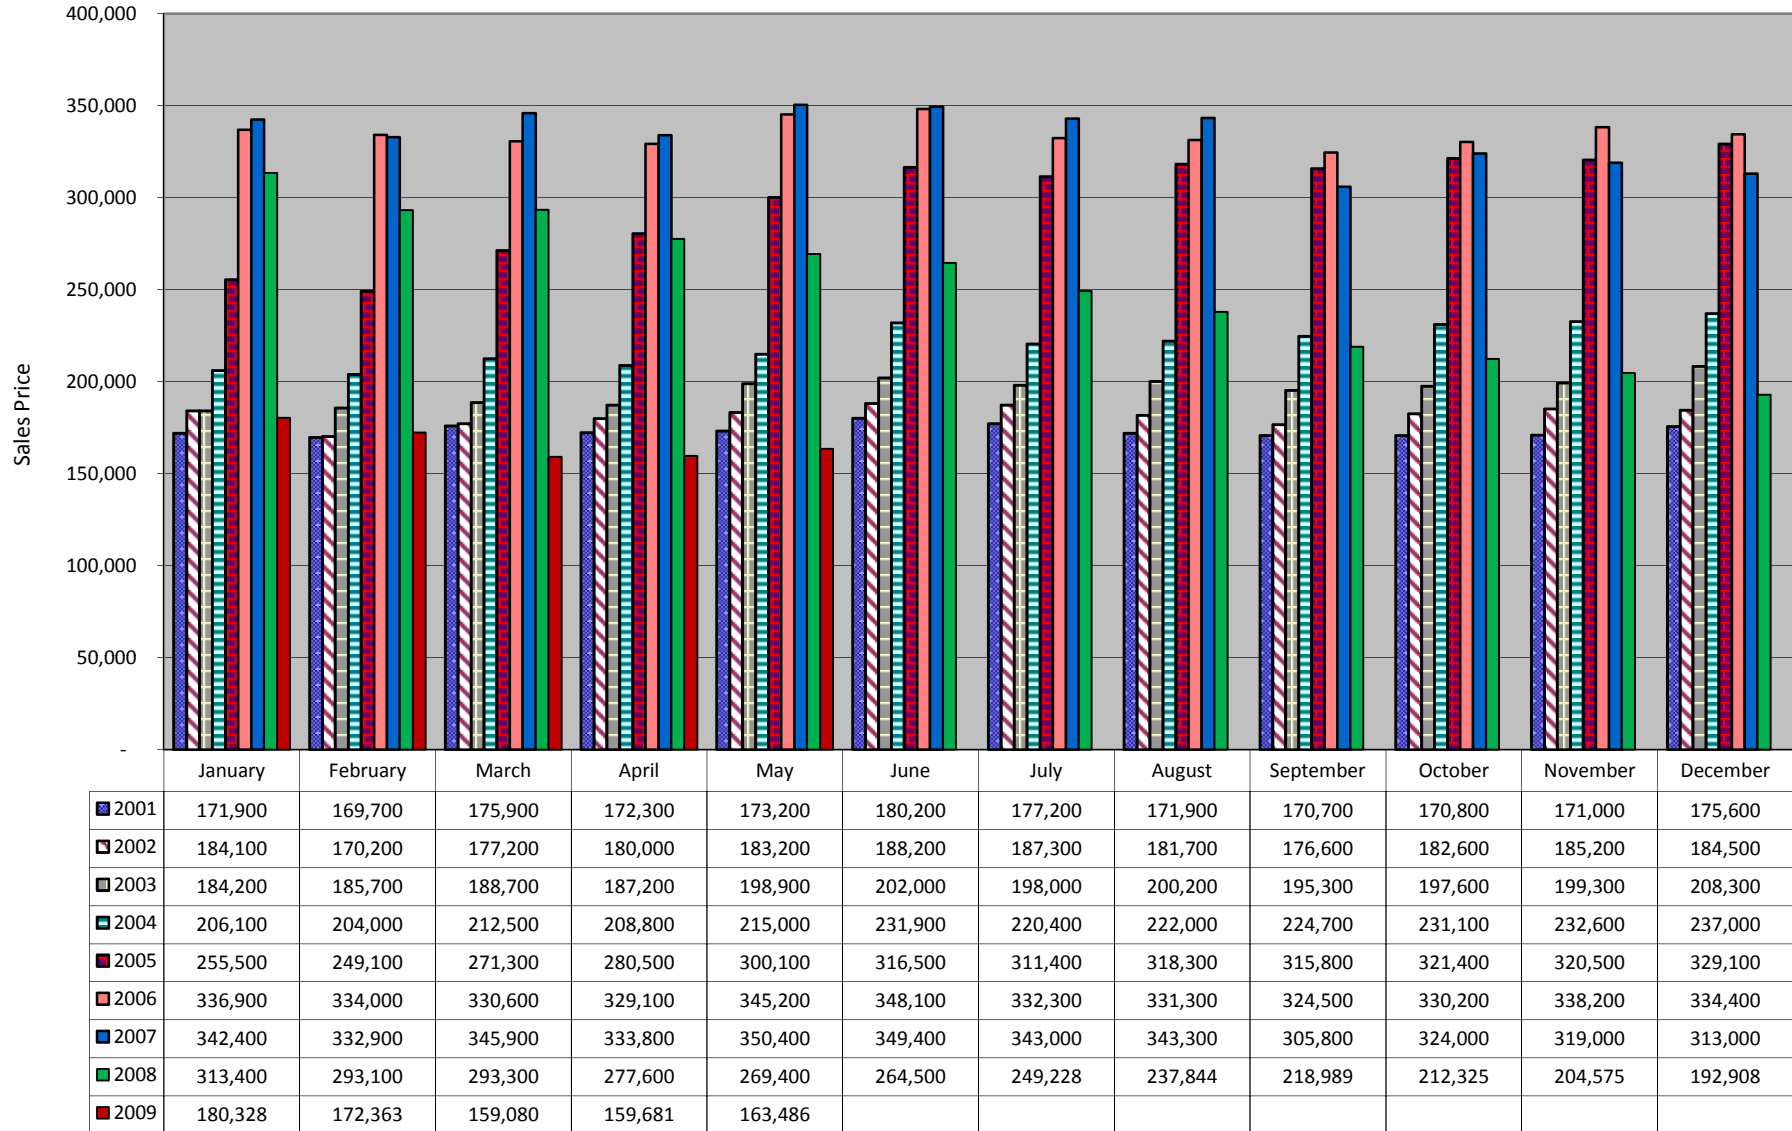

ARIZONA REGIONAL MULTIPLE LISTING SERVICE, INC.
Average Sales Price Per Month

This representation is based in whole or in part on the data supplied by the ARMLS. ARMLS does not guarantee nor is in any way responsible for its accuracy. Data maintained by ARMLS may not reflect all real estate activity in the market.