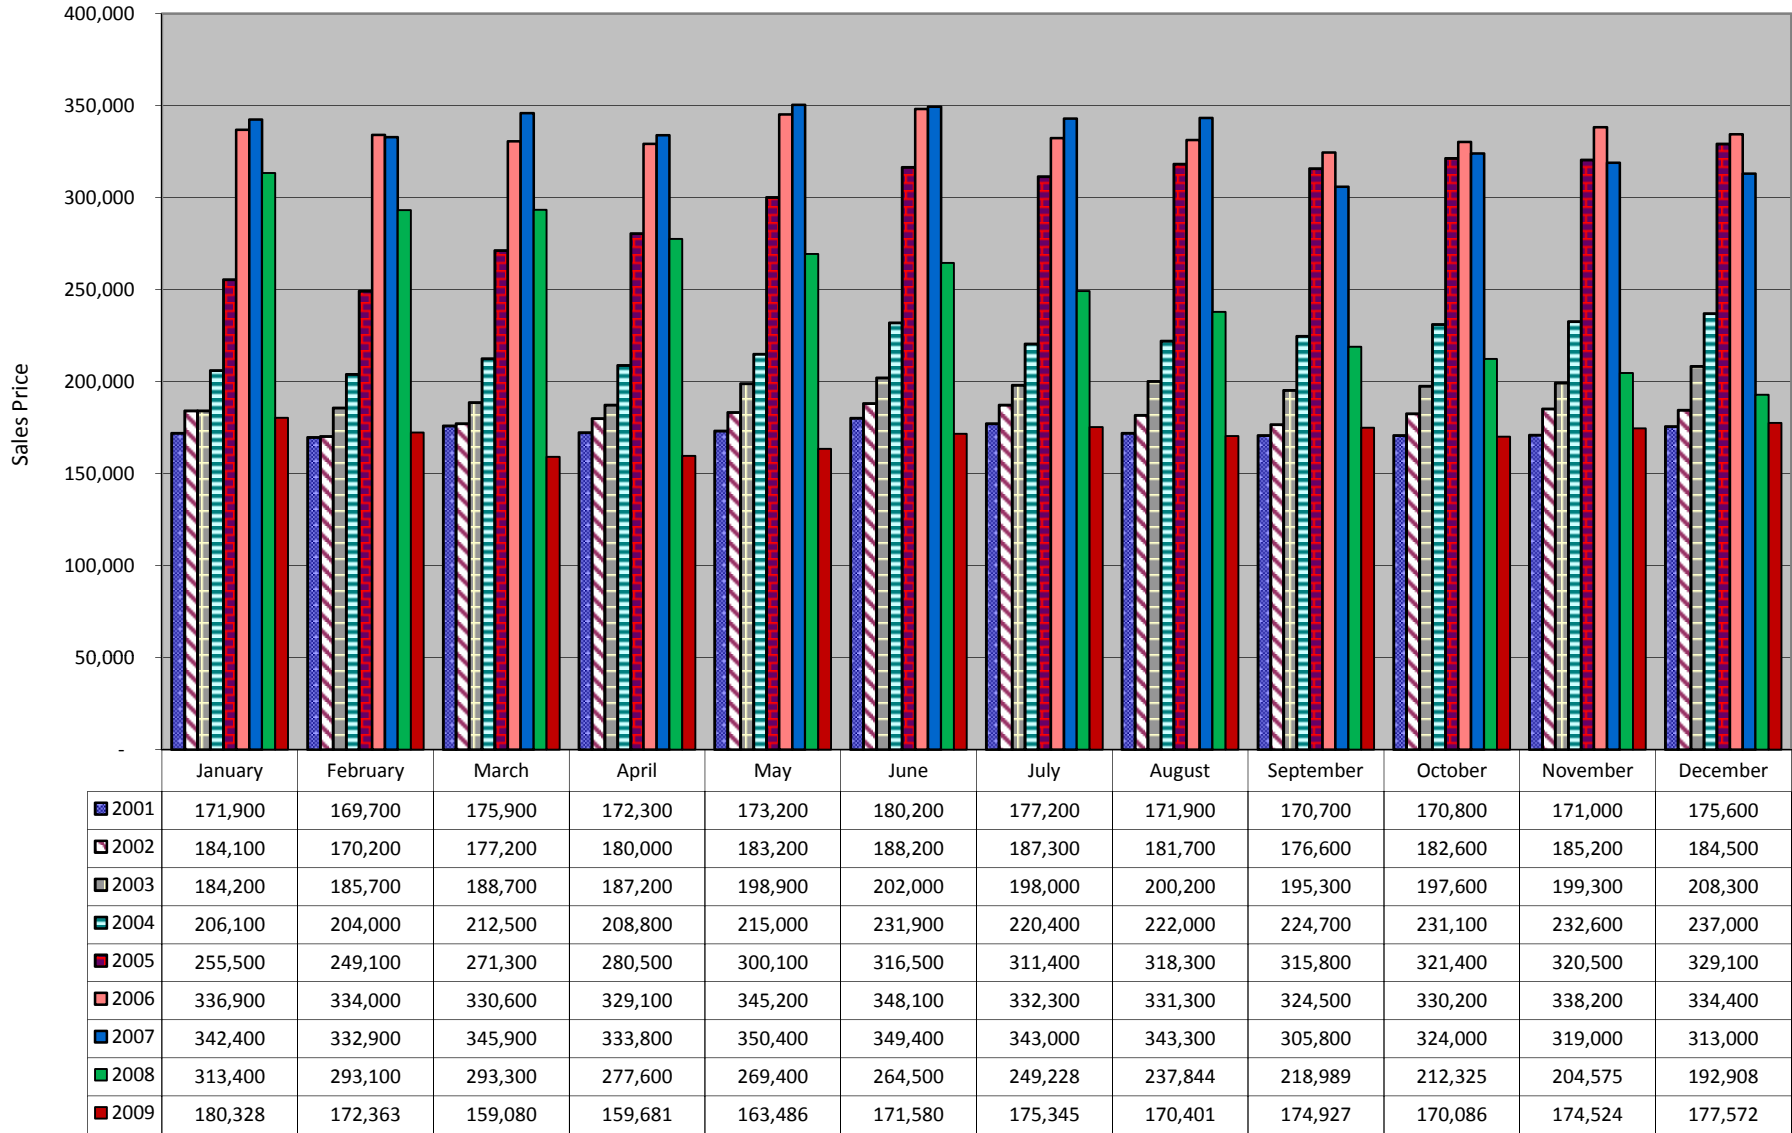

ARIZONA REGIONAL MULTIPLE LISTING SERVICE, INC.
Average Sales Price Per Month

This representation is based in whole or in part on the data supplied by the ARMLS. ARMLS does not guarantee nor is in any way responsible for its accuracy. Data maintained by ARMLS may not reflect all real estate activity in the market.