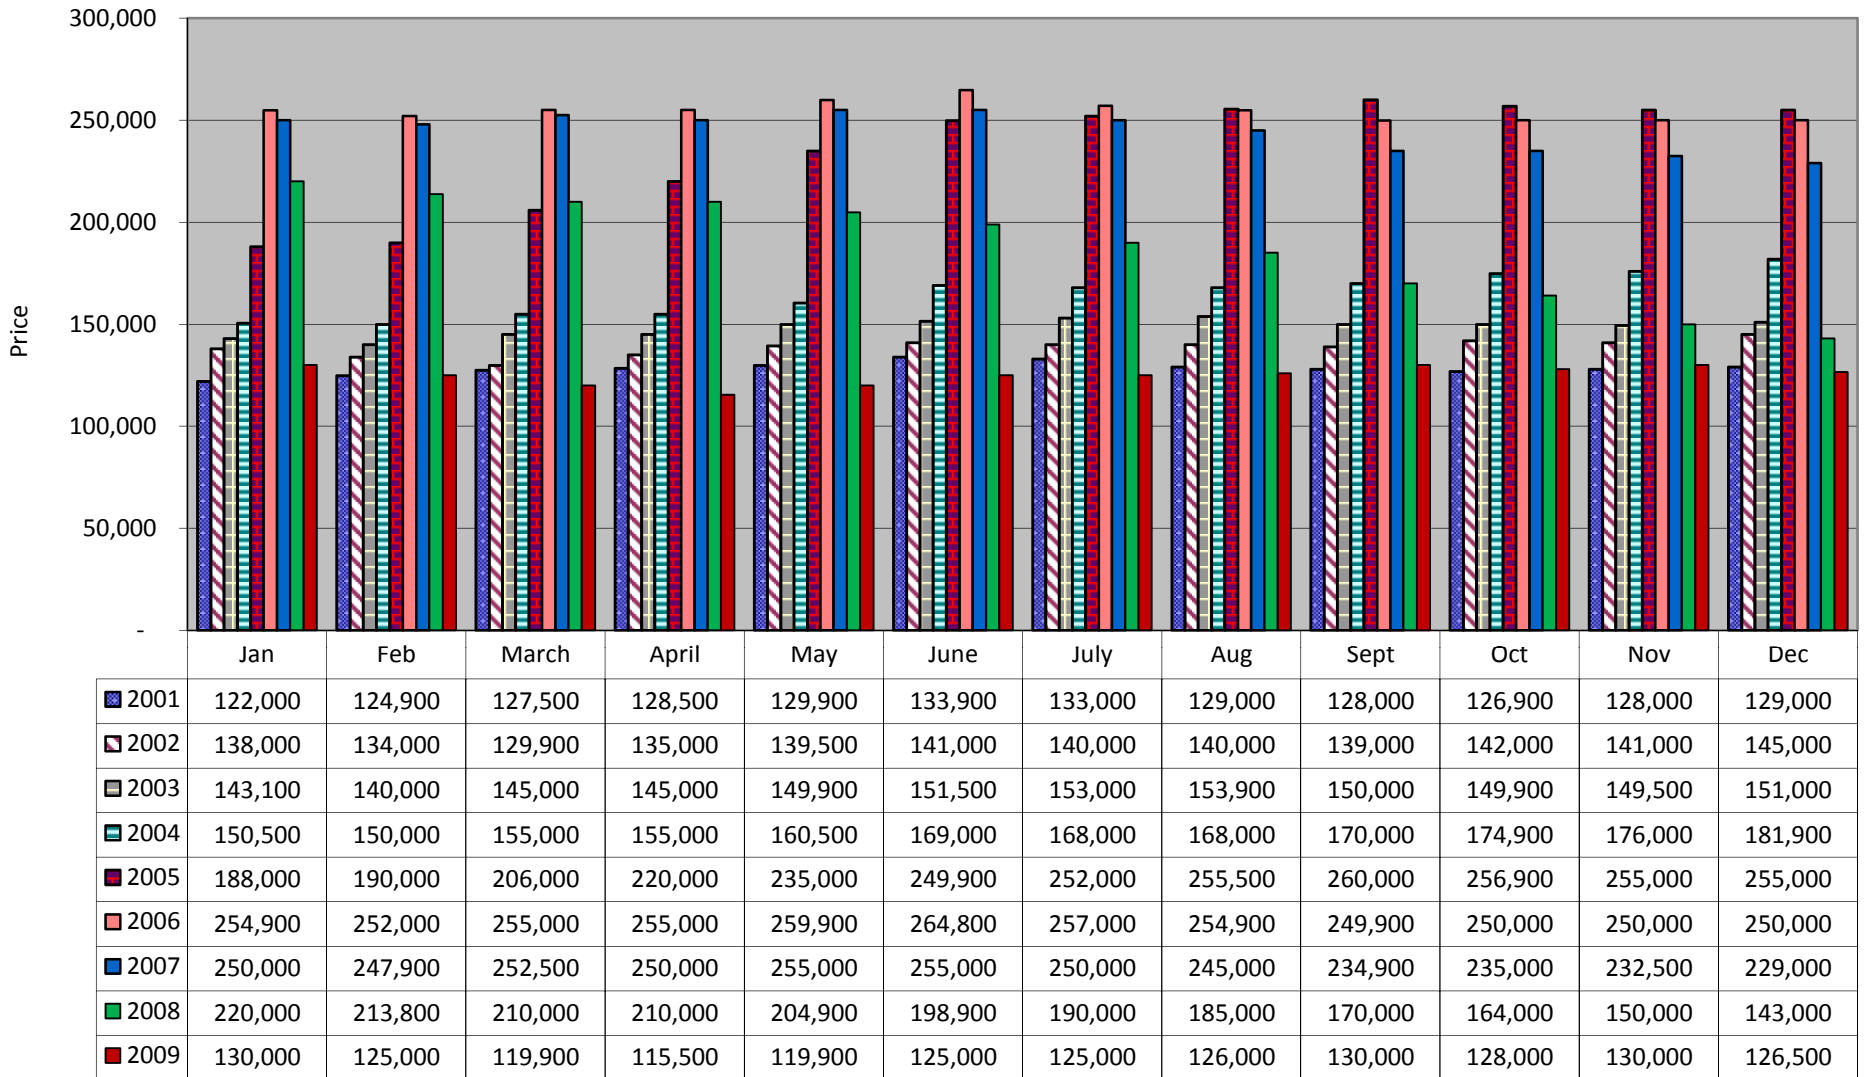

ARIZONA REGIONAL MULTIPLE LISTING SERVICE, INC.
Home Sales Median Price Per Month

This representation is based in whole or part on the data supplied by ARMLS. ARMLS does not guarantee nor is in any way responsible for its accuracy. Data maintained by ARMLS may not reflect all real estate activity in the market.