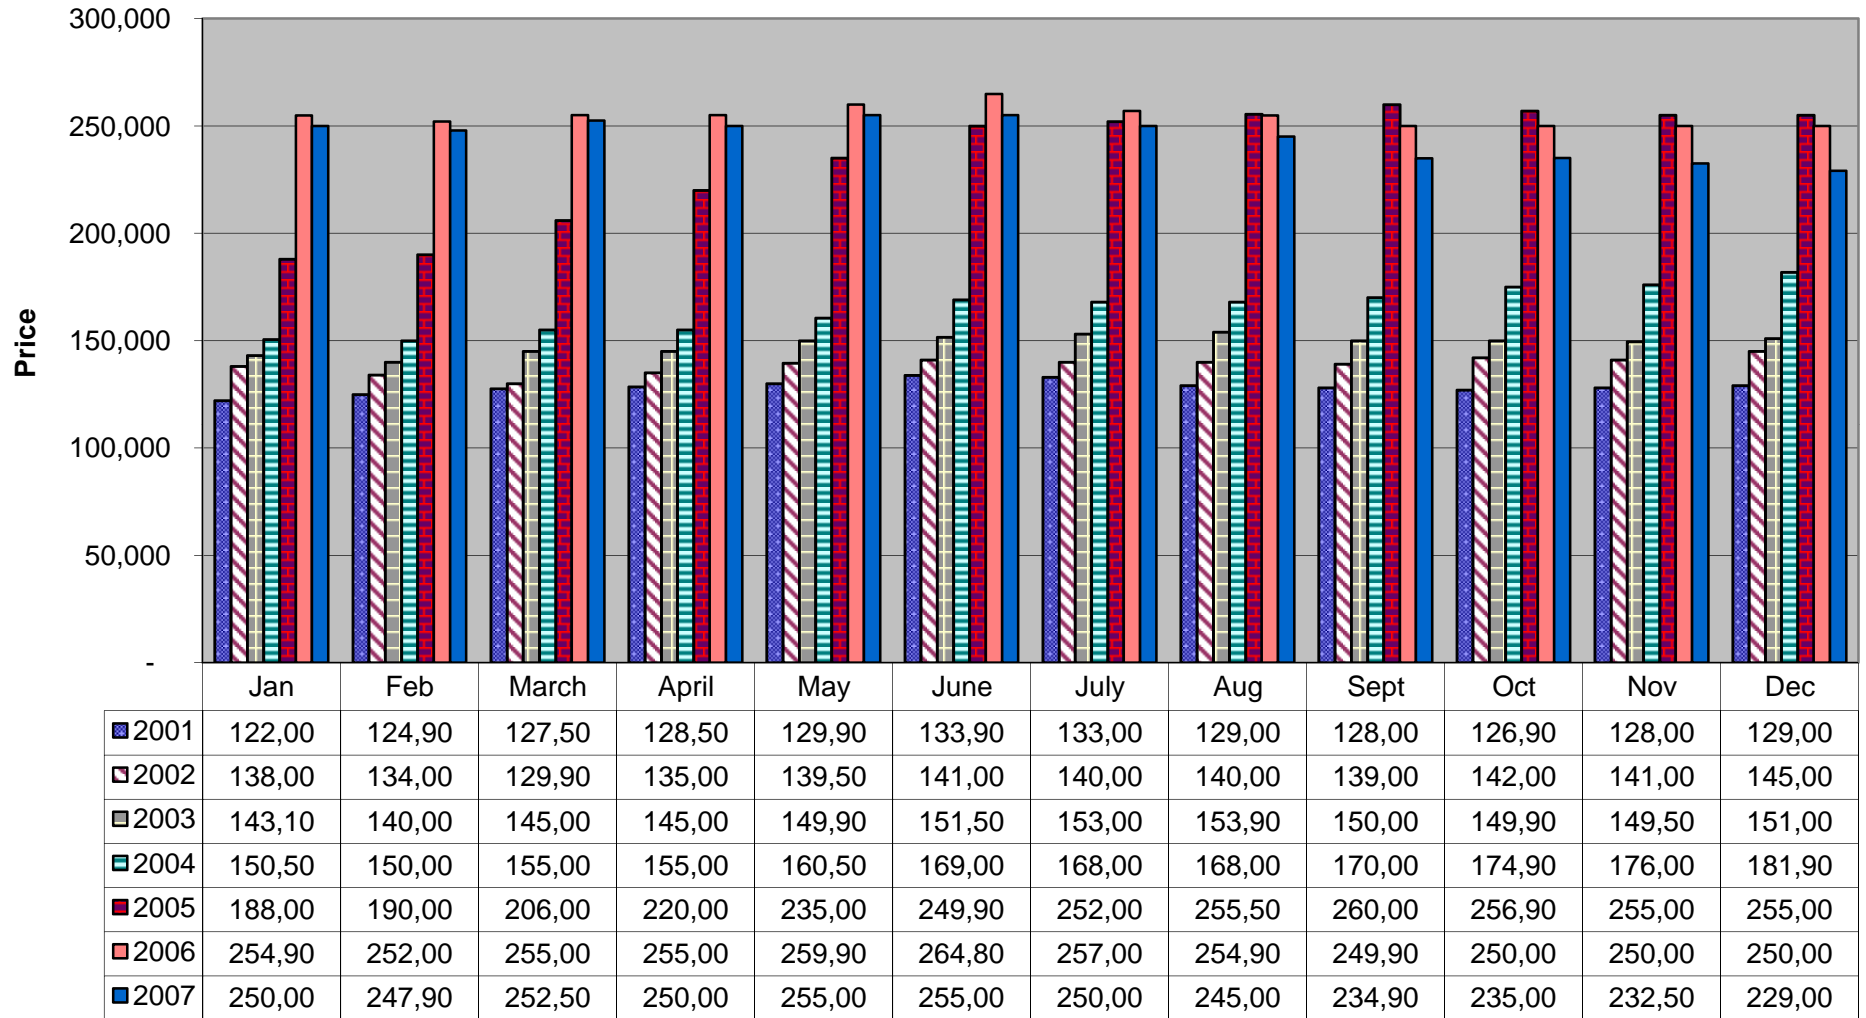

**ARIZONA REGIONAL MULTIPLE LISTING SERVICE, INC.
Home Sales Median Price Per Month**

This representation is based in whole or part on the data supplied by ARMLS. ARMLS does not guarantee nor is in any way responsible for its accuracy. Data maintained by ARMLS may not reflect all real estate activity in the market.