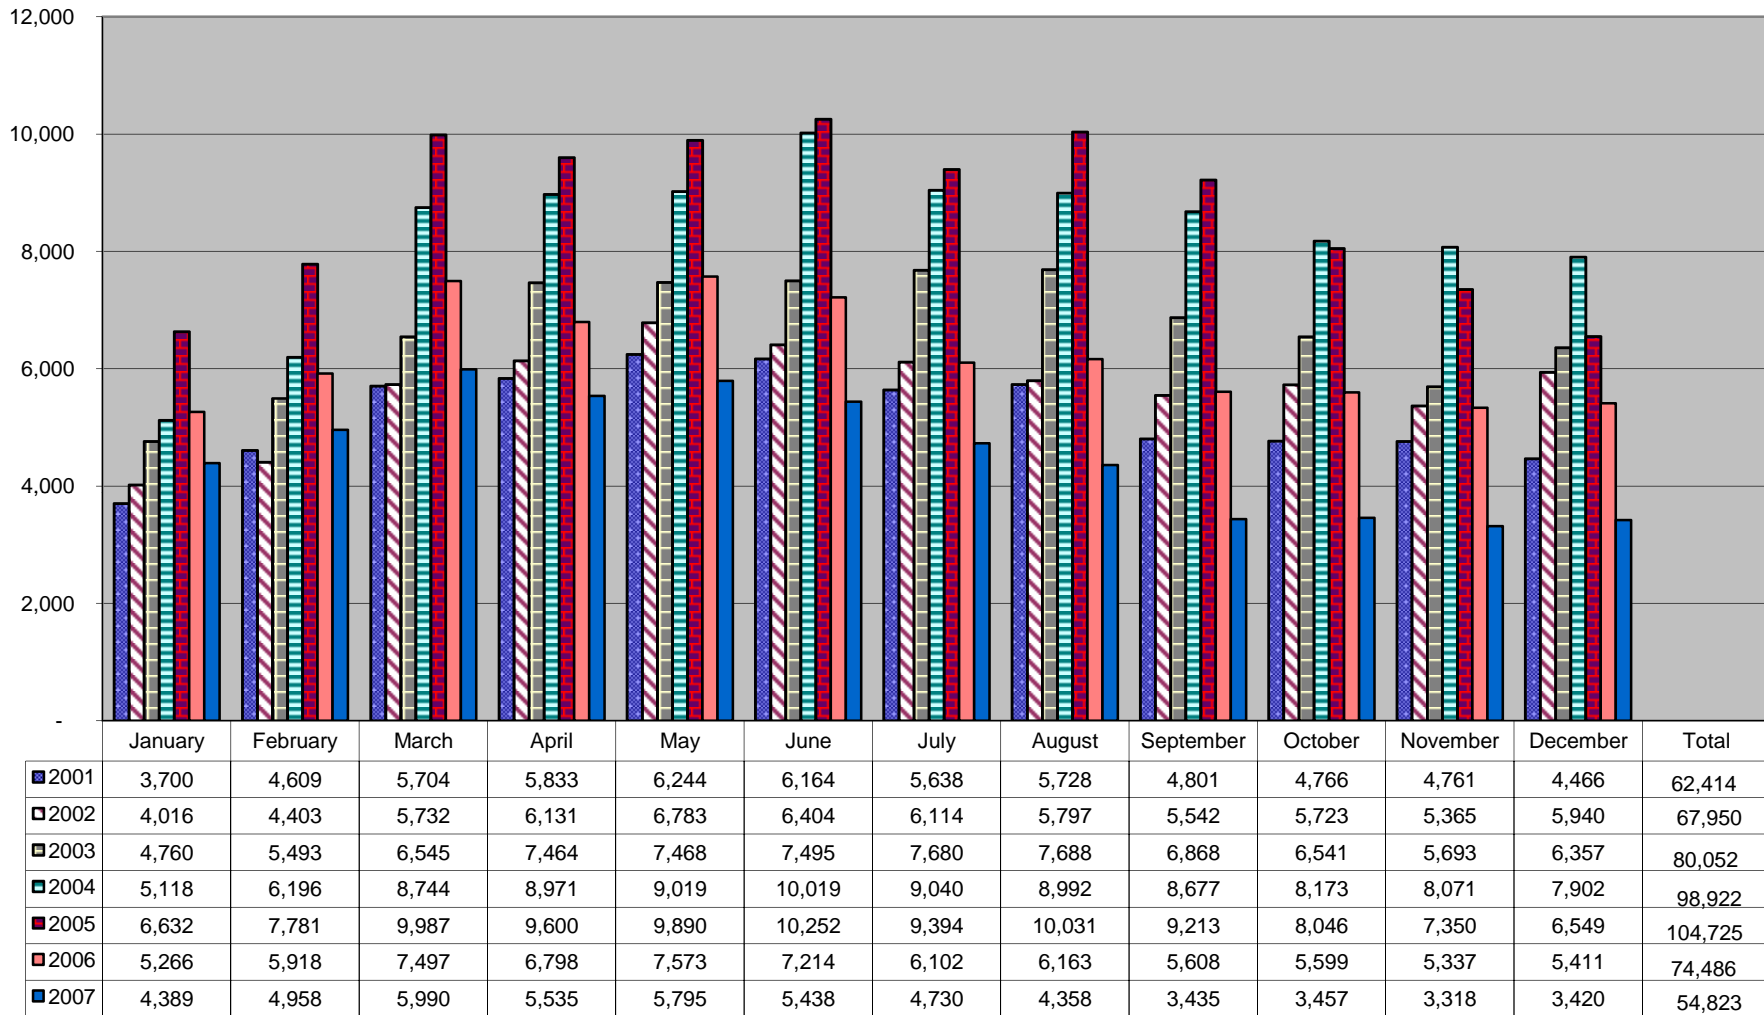

**ARIZONA REGIONAL MULTIPLE LISTING SERVICE, INC.
Home Sales Per Month**

This representation is based in whole or in part on the data supplied by ARMLS. ARMLS does not guarantee nor is in any way responsible for its accuracy. Data maintained by ARMLS may not reflect all real estate activity in the market.