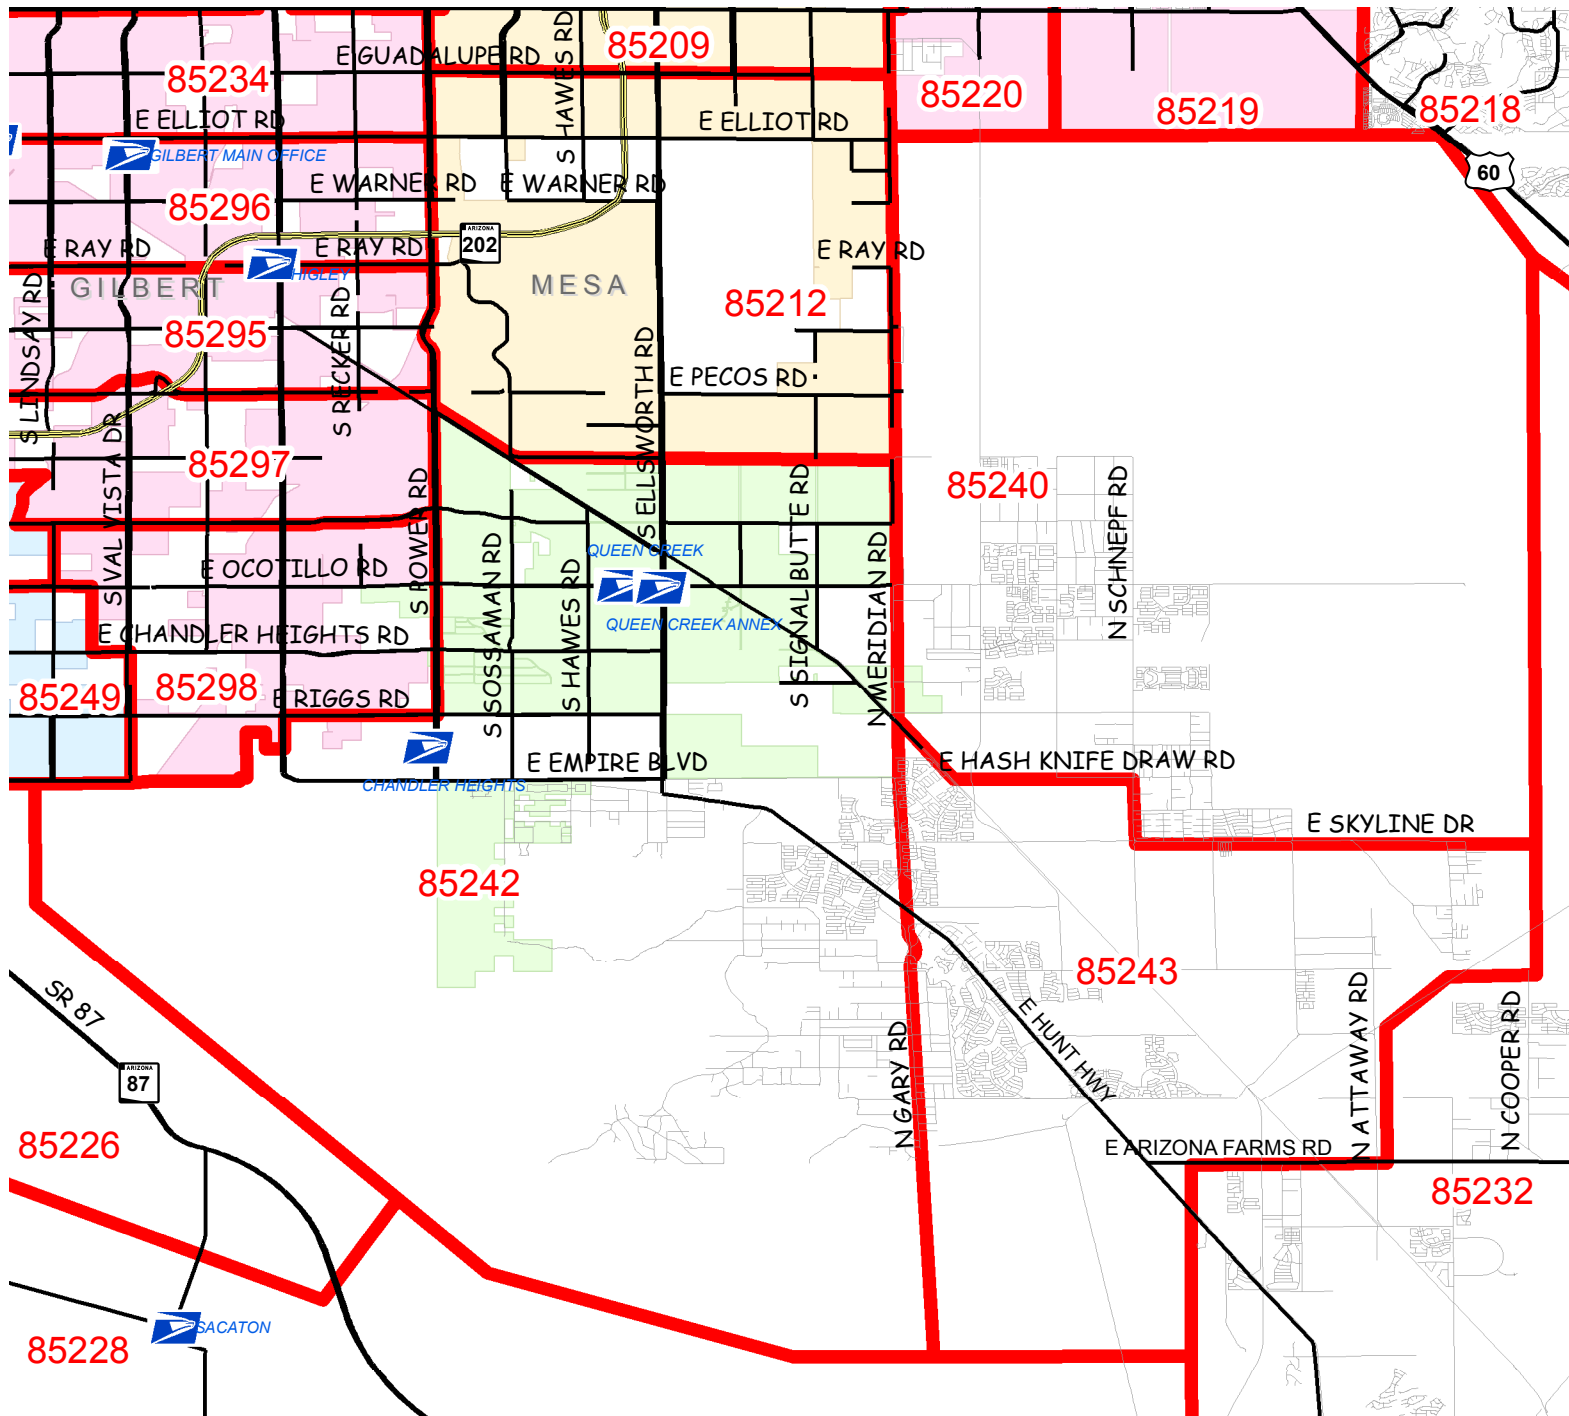

Queen Creek 5-Digit ZIP Boundary Update

New ZIPs Effective 7/1/07

-  freeways
-  major streets
-  New ZIP Boundary

USPS-Address Management Systems
 Arizona District
 4949 E Van Buren St. Room 62
 Phoenix, AZ 85026-9321